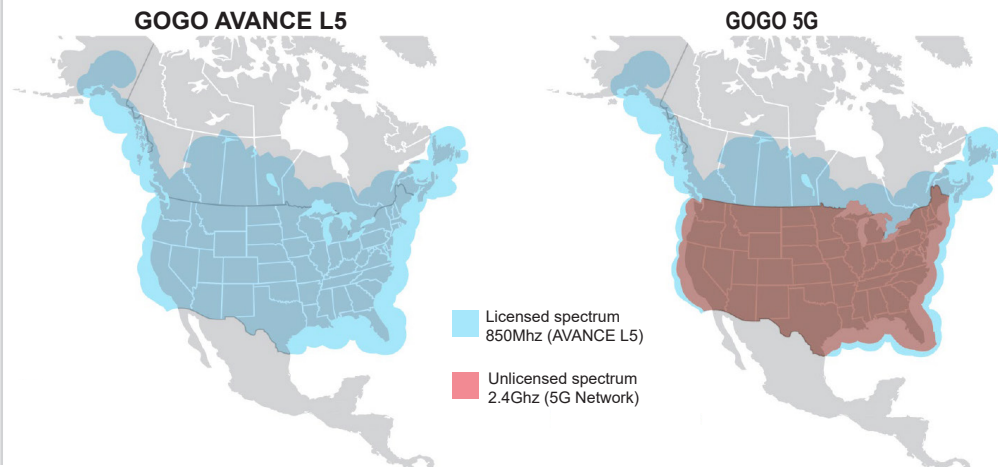

## DASSAULT FALCON JET SERVICE CENTER LOCATIONS

- Little Rock, AR
- Melbourne, FL
- Reno, NV
- St. Louis, MO
- São Paulo Catarina, BRAZIL
- MOBILE REPAIR UNITS (GoTeam only)
  - Denver, CO area
  - Stuart, FL area
  - Teterboro, NJ area
  - Van Nuys, CA area

## 5G AVAILABILITY

The Gogo 5G Network is built and the new MB13 antennas are already available. The new antennas can be installed with AVANCE L5. Gogo AVANCE LX5 is currently in development and will complete the 5G system upgrade when it becomes available.

## COVERAGE MAP

Gogo Biz internet connectivity ATG network seamlessly covers the continental U.S. and parts of Canada and Alaska. Coverage starts at 10,000 feet above ground level (or higher).

For further details, please contact your DFJ service center Regional Sales Manager or e-mail [DFJServiceCenters@dassaultfalconjet.com](mailto:DFJServiceCenters@dassaultfalconjet.com).