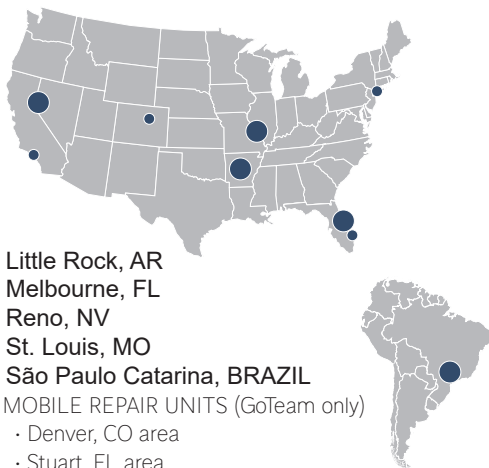

## INSTALLATION FACILITIES

- Little Rock, AR
- Melbourne, FL
- Reno, NV
- St. Louis, MO

## AIRCRAFT

- Falcon 900C
- Falcon 900DX
- Falcon 900EX
- Falcon 900EX EASy
- Falcon 900LX
- Falcon 2000
- Falcon 2000EX
- Falcon 2000EX EASy
- Falcon 2000DX
- Falcon 2000LX
- Falcon 2000LXS
- Falcon 2000S
- Falcon 7X
- Falcon 8X

## DASSAULT FALCON JET SERVICE CENTER LOCATIONS

- Little Rock, AR
- Melbourne, FL
- Reno, NV
- St. Louis, MO
- São Paulo Catarina, BRAZIL
- MOBILE REPAIR UNITS (GoTeam only)
  - Denver, CO area
  - Stuart, FL area
  - Teterboro, NJ area
  - Van Nuys, CA area

## COVERAGE MAP

Gogo Biz internet connectivity ATG network seamlessly covers the continental U.S. and parts of Canada and Alaska. Coverage starts at 10,000 feet above ground level (or higher).

For further details, please contact your DFJ service center Regional Sales Manager or e-mail [DFJServiceCenters@dassaultfalconjet.com](mailto:DFJServiceCenters@dassaultfalconjet.com).